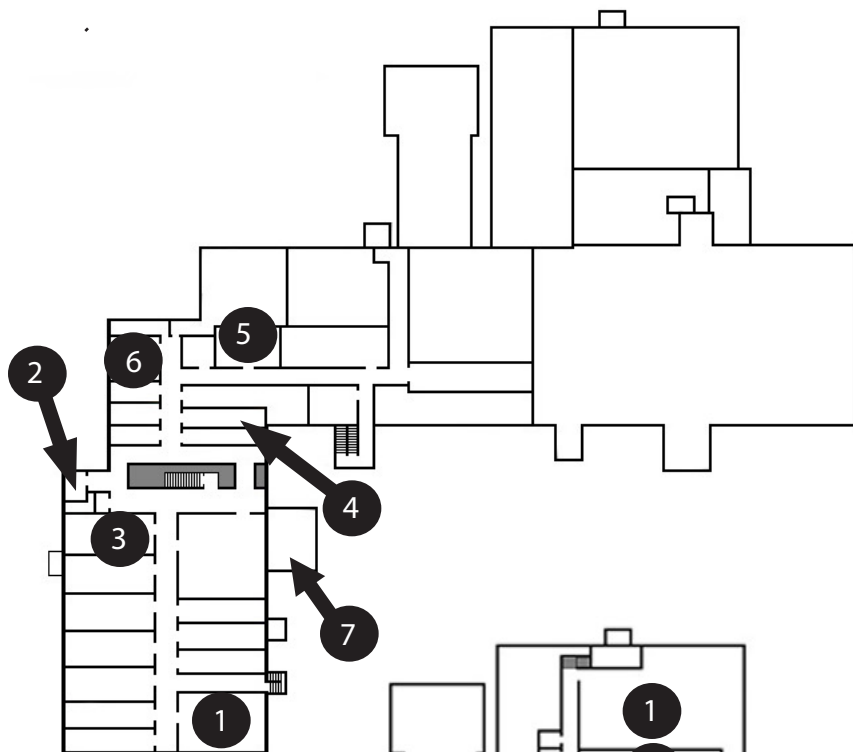

2nd Friday Artwalk Fort Andross 2nd Floor

Enter at Mill 2 entrance or loading dock on first floor

1. Jonathan Mess & Kate Bauman Studio
2. Alan Mast Studio & Joe Godleski
3. Marji Greenhut Studio & Ari Kohorn
4. Ed McCartan Studio
5. Andrea Sulzer Studio
6. Mildred Johnson Studio
7. Loading dock entrance/ Stairs (1st floor)

2nd Friday Artwalk Fort Andross First Floor

1. Frontier Cafe
2. Coleman Burke Gallery
3. 1st Tower entrance

2nd Friday Artwalk Fort Andross Ground Floor

1. Isabelle Pelissier
2. 2nd Tower Entrance (Enter here to go to Pelissier studio)