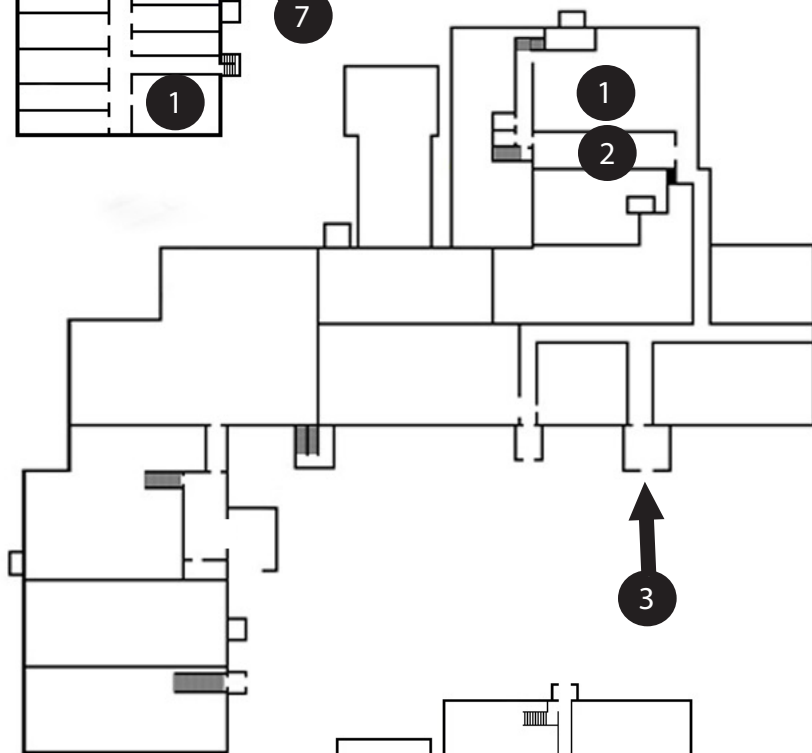

2nd Friday Artwalk Fort Andross 2nd Floor

Enter at Mill 2 entrance or loading dock on first floor

1. Jonathan Mess & Kate Bauman Studio
2. Alan Mast Studio & Joe Godleski
3. Marji Greenhut Studio & Ari Kohorn
4. Ed McCartan Studio
5. Andrea Sulzer Studio
6. Mildred Johnson Studio
7. Loading dock entrance/ Stairs (1st floor)

2nd Friday Artwalk Fort Andross First Floor

1. Frontier Cafe
2. Coleman Burke Gallery
3. 1st Tower entrance

2nd Friday Artwalk Fort Andross Ground Floor

1. Isabelle Pelissier
2. 2nd Tower Entrance (Enter here to go to Pelissier studio)