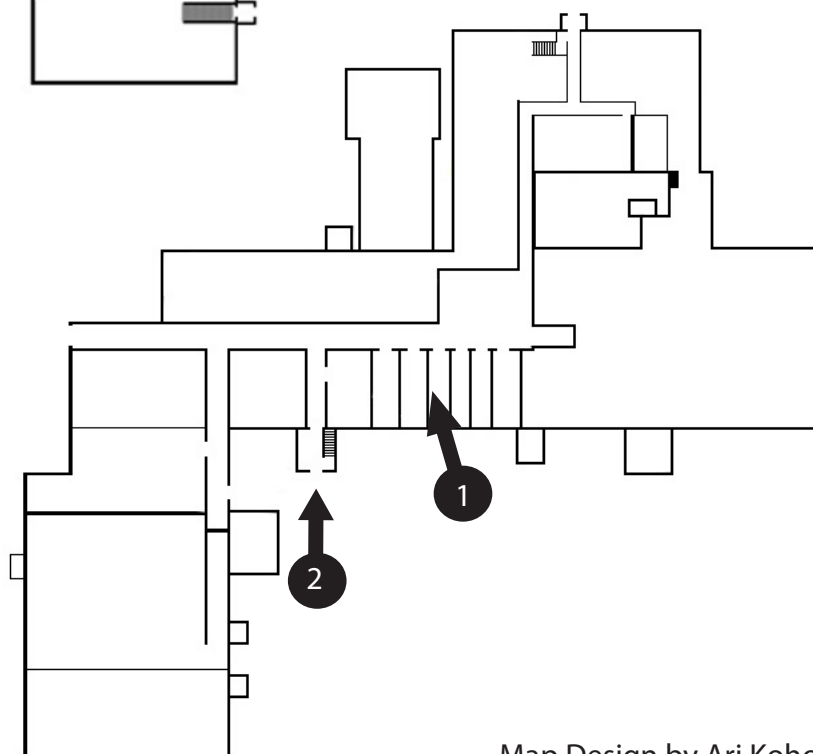

2nd Friday Artwalk Fort Andross 2nd Floor

Enter at Mill 2 entrance or loading dock on first floor

1. Jonathan Mess & Kate Bauman Studio
2. Alan Mast Studio & Joe Godleski
3. Marji Greenhut Studio & Ari Kohorn
4. Ed McCartan Studio
5. Andrea Sulzer Studio
6. Mildred Johnson Studio
7. Loading dock entrance/ Stairs (1st floor)

2nd Friday Artwalk Fort Andross First Floor

1. Frontier Cafe
2. Coleman Burke Gallery
3. 1st Tower entrance

2nd Friday Artwalk Fort Andross Ground Floor

1. Isabelle Pelissier
2. 2nd Tower Entrance (Enter here to go to Pelissier studio)